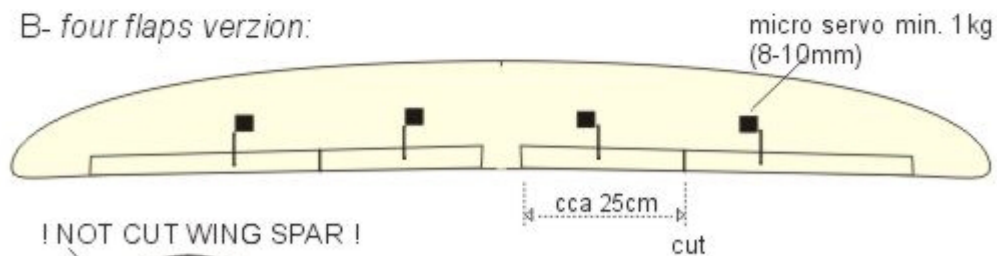

# eBanana

A- full aileron verzion:

B- four flaps verzion:

! NOT CUT WING SPAR !

SEE TROUGH LIGHT TO LOCATE IT

**baudismodel**